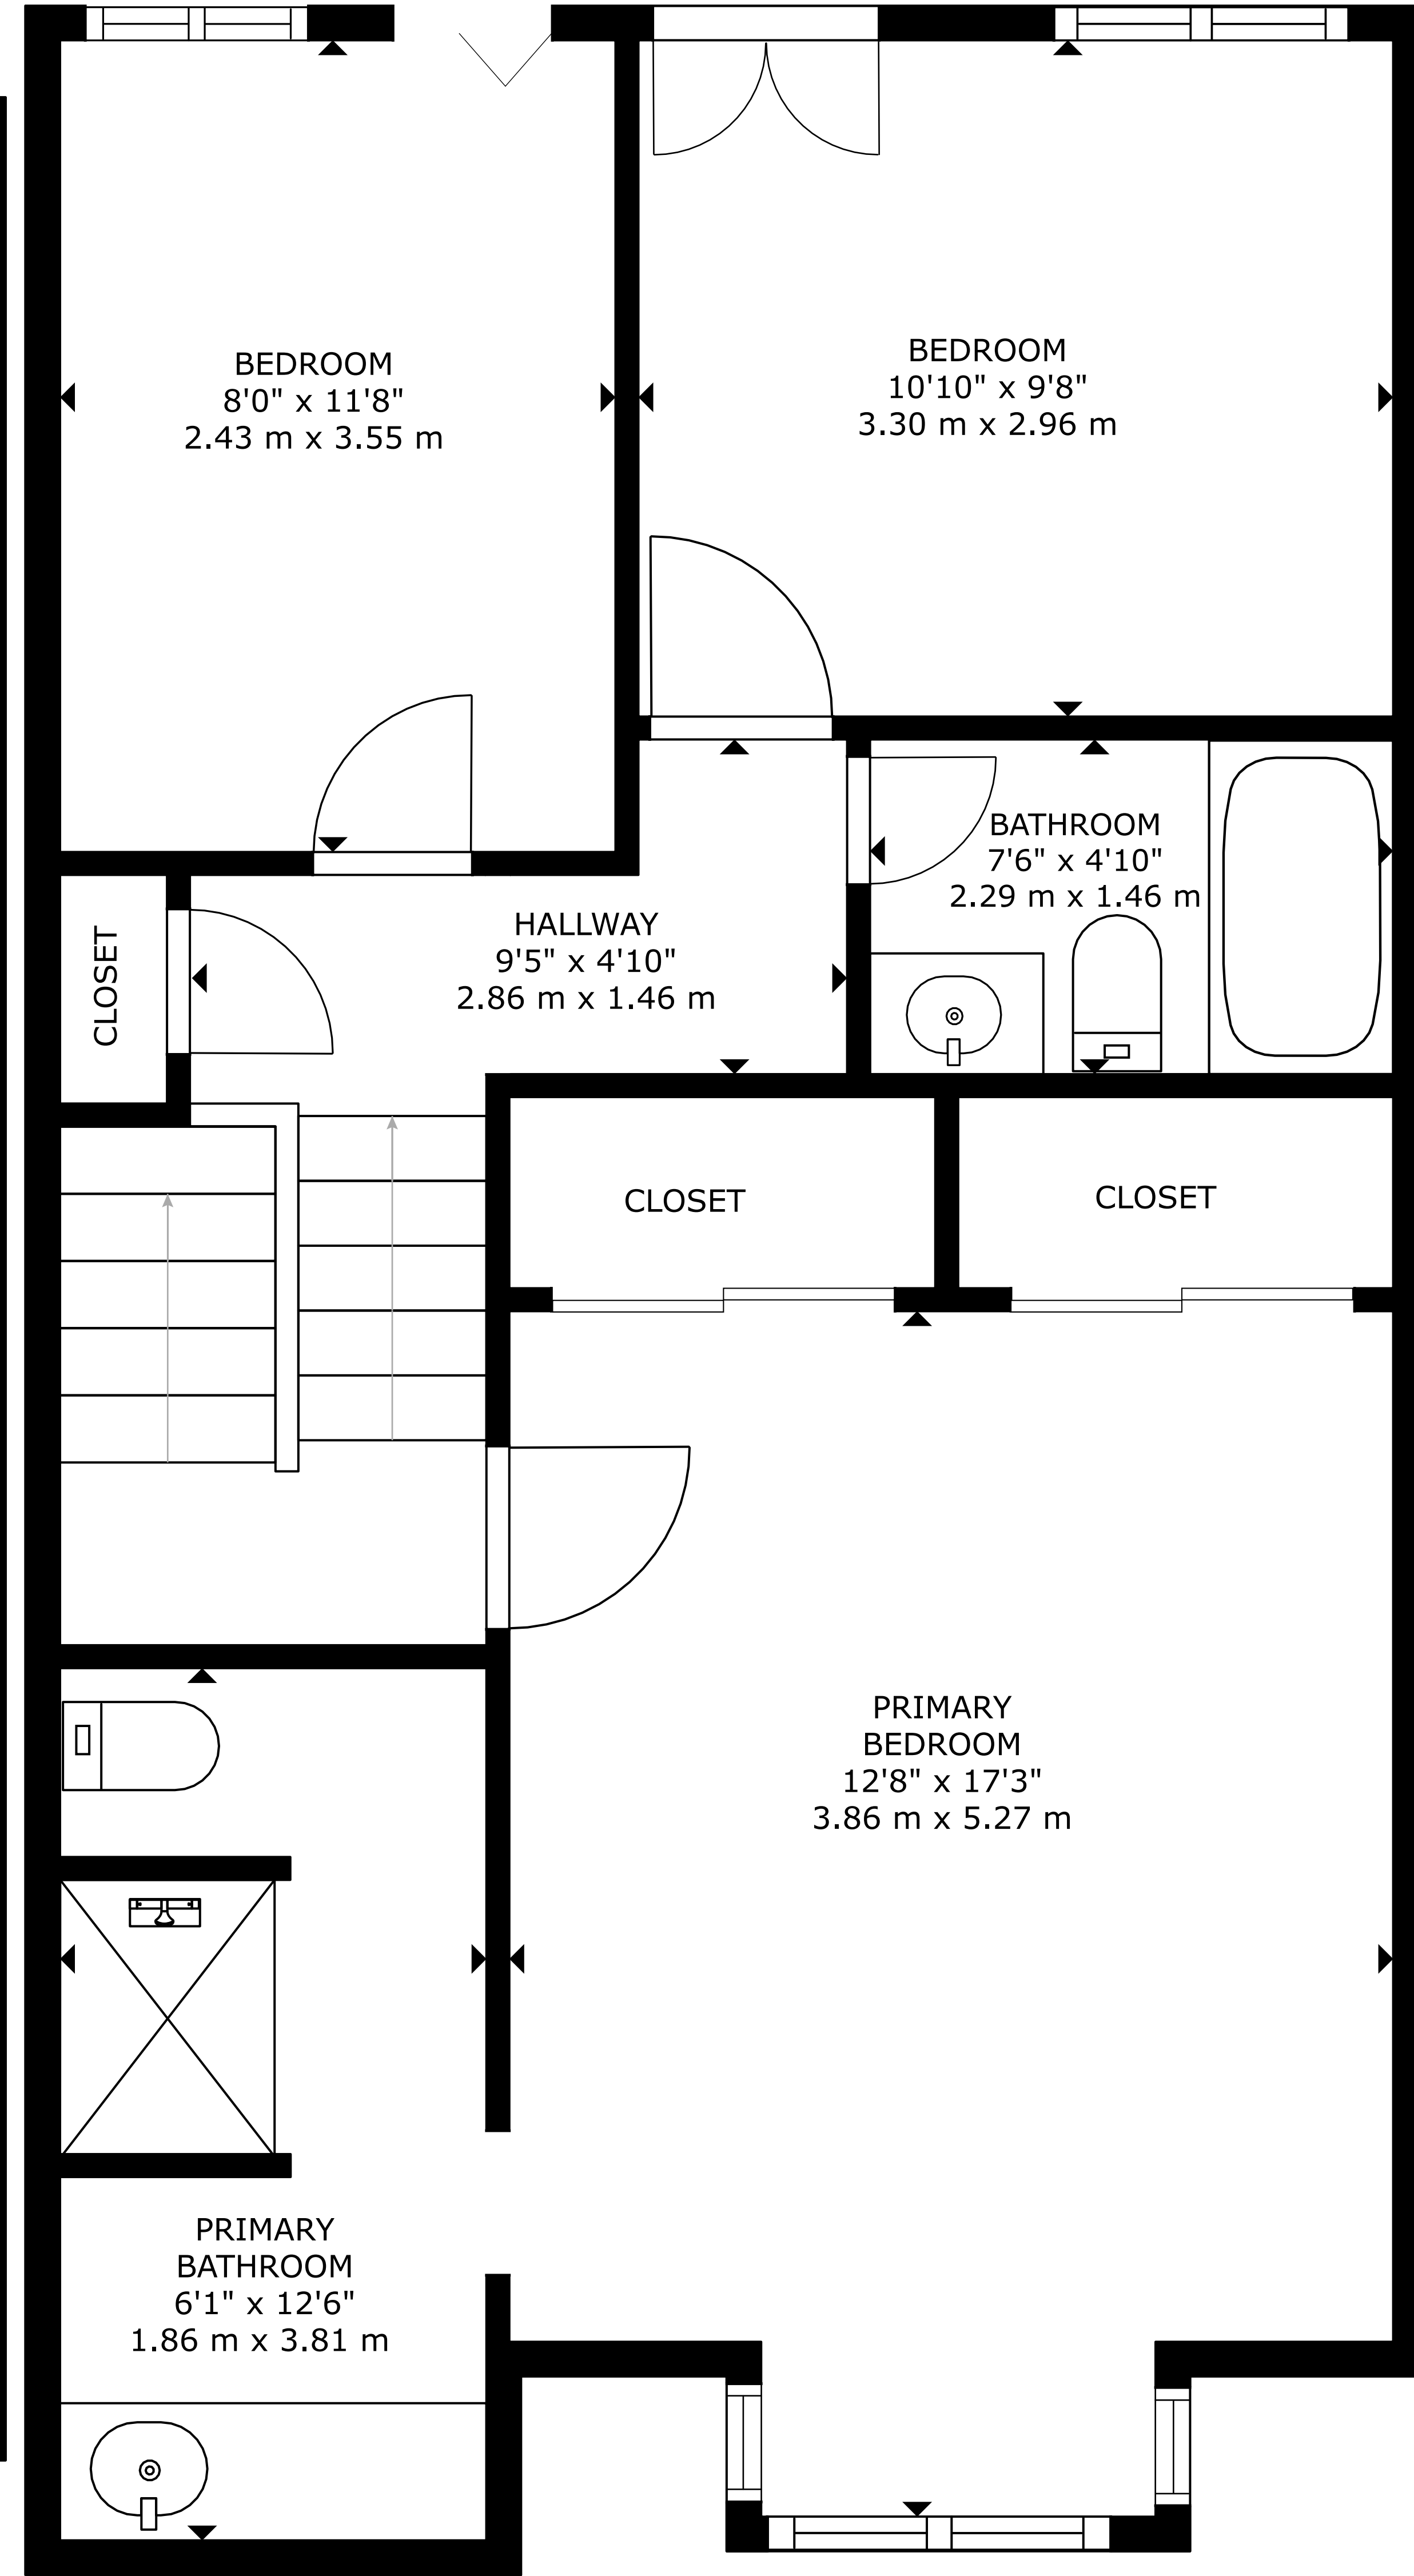

FLOOR 1

FLOOR 2

FLOOR 3

GROSS INTERNAL AREA
 FLOOR 1: 607 sq. ft, 56 m², FLOOR 2: 624 sq. ft, 58 m²
 FLOOR 3: 663 sq. ft, 61 m², TOTAL : 1,894 sq. ft, 175 m²
 SIZES AND DIMENSIONS ARE APPROXIMATE, ACTUAL MAY VARY.